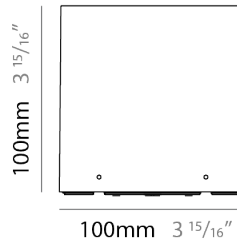

GENERAL

Series: Mini Special
Brand: Platek
Division: Exterior
Mounting Type: Surface
Mounting Location: Wall
Subcategory: Wall Effect

PHYSICAL

Shape: Rectangle
Length (mm): 200
Length (in): 7 7/8
Height (mm): 100
Depth (mm): 100
Height (in): 3 15/16
Depth (in): 3 15/16
Light Distribution: Direct / Indirect
Weight (kg): 1.6
Weight (lbs): 3.53
Diffuser: Clear tempered glass / Diffused Sandblasted Glass
Fixture Finish: [BLK / WHI / GRY / COR / ANT / BRZ](#)
Fixture Material: Aluminum Die Cast

ELECTRICAL

Lamp Type: LED
Input Wattage (W): 21
Total Output Wattage (W): 16
Dimming: Non-Dimmable
Driver Included: Yes
Driver Location: Integrated
Driver Type: Constant Current - 120Vac
Driver Class: Class 2
Input Voltage (V): 120 - 277
Constant Current (MA): 700
Upon Request: Remote: 0-10Vdc dimming / Phase dimming / Non-dimming 120/277Vac

LED

Color Temperature (°K): [3000 / 4000](#)
Max. Delivered Lumen (lm): 1770 / 1840
Nominal Lumen (lm): 2080 / 2160
CRI: >80 CRI
Lamp Life (hrs): 60000

OPTICAL

Optic°: [2 Openings](#)

RATINGS AND CERTIFICATIONS

Certified By: Certified for North American Standards
IP rating: IP65
IK Rating: IK05
Upon Request: Higher Maximum Ambient Temperature

PROJECT
TYPE
SPECIFIER
QUANTITY
DATE