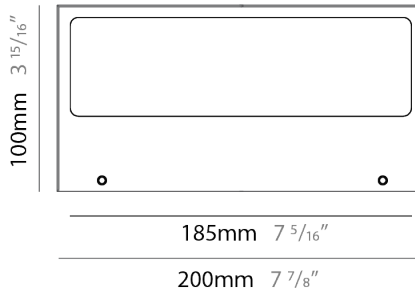

GENERAL

Series: Mini Special
Brand: Platek
Division: Exterior
Mounting Type: Surface
Mounting Location: Wall
Subcategory: Wall Effect

PHYSICAL

Shape: Rectangle
Length (mm): 200
Length (in): 7 7/8
Height (mm): 100
Depth (mm): 100
Height (in): 3 15/16
Depth (in): 3 15/16
Light Distribution: Direct / Indirect
Weight (kg): 1.6
Weight (lbs): 3.53
Diffuser: Clear tempered glass / Diffused Sandblasted Glass
Fixture Finish: [BLK / WHI / GRY / COR / ANT / BRZ](#)
Fixture Material: Aluminum Die Cast

ELECTRICAL

Lamp Type: LED
Input Wattage (W): 21
Total Output Wattage (W): 16
Dimming: Non-Dimmable
Driver Included: Yes
Driver Location: Integrated
Driver Type: Constant Current - 120Vac
Driver Class: Class 2
Input Voltage (V): 120 - 277
Constant Current (MA): 700
Upon Request: Remote: 0-10Vdc dimming / Phase dimming / Non-dimming 120/277Vac

LED

Color Temperature (°K): [3000 / 4000](#)
Max. Delivered Lumen (lm): 1770 / 1840
Nominal Lumen (lm): 2080 / 2160
CRI: >80 CRI
Lamp Life (hrs): 60000

OPTICAL

Optic°: [2 Openings](#)

RATINGS AND CERTIFICATIONS

Certified By: Certified for North American Standards
IP rating: IP65
IK Rating: IK05
Upon Request: Higher Maximum Ambient Temperature

PROJECT
TYPE
SPECIFIER
QUANTITY
DATE