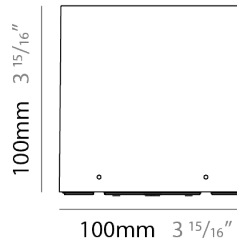

GENERAL

Series: Mini Special
Brand: Platek
Division: Exterior
Mounting Type: Surface
Mounting Location: Wall
Subcategory: Wall Effect

PHYSICAL

Shape: Rectangle
Length (mm): 200
Length (in): 7 7/8
Height (mm): 100
Depth (mm): 100
Height (in): 3 15/16
Depth (in): 3 15/16
Light Distribution: Direct
Weight (kg): 1.6
Weight (lbs): 3.53
Diffuser: Clear tempered glass / Diffused Sandblasted Glass
Fixture Finish: [BLK / WHI / GRY / COR / ANT / BRZ](#)
Fixture Material: Aluminum Die Cast

ELECTRICAL

Lamp Type: LED
Input Wattage (W): 10 / 19.5
Total Output Wattage (W): 8 / 18
Dimming: Non-Dimming / Phase Dimming (120vac Only)
Driver Included: Yes
Driver Location: Integrated
Driver Type: Constant Current - 120 / 277Vac
Driver Class: Class 2
Input Voltage (V): 120 - 277
Constant Current (MA): 700
Upon Request: Remote: 0-10Vdc dimming

LED

Number of LEDs: 1 / 4
Color Temperature (°K): [3000 / 4000](#)
Max. Delivered Lumen (lm): 910 / 945
Nominal Lumen (lm): 1040 / 1080
CRI: >80 CRI
Lamp Life (hrs): 60000

OPTICAL

Optic°: [1 Opening](#)

RATINGS AND CERTIFICATIONS

Certified By: Certified for North American Standards
IP rating: IP65
IK Rating: IK05
Bug Rating: B1 U4 G0
Upon Request: Higher Maximum Ambient Temperature

PROJECT
TYPE
SPECIFIER
QUANTITY
DATE