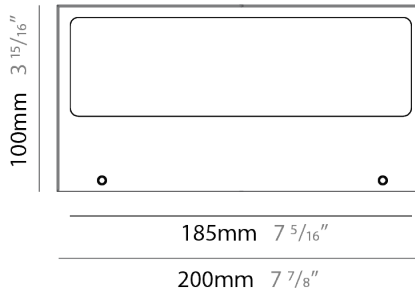

GENERAL

Series: Mini Special
Brand: Platek
Division: Exterior
Mounting Type: Surface
Mounting Location: Wall
Subcategory: Wall Effect

PHYSICAL

Shape: Rectangle
Length (mm): 200
Length (in): 7 7/8
Height (mm): 100
Depth (mm): 100
Height (in): 3 15/16
Depth (in): 3 15/16
Light Distribution: Direct
Weight (kg): 1.6
Weight (lbs): 3.53
Diffuser: Clear tempered glass / Diffused Sandblasted Glass
Fixture Finish: [BLK / WHI / GRY / COR / ANT / BRZ](#)
Fixture Material: Aluminum Die Cast

ELECTRICAL

Lamp Type: LED
Input Wattage (W): 10 / 19.5
Total Output Wattage (W): 8 / 18
Dimming: Non-Dimming / Phase Dimming (120vac Only)
Driver Included: Yes
Driver Location: Integrated
Driver Type: Constant Current - 120 / 277Vac
Driver Class: Class 2
Input Voltage (V): 120 - 277
Constant Current (MA): 700
Upon Request: Remote: 0-10Vdc dimming

LED

Number of LEDs: 1 / 4
Color Temperature (°K): [3000 / 4000](#)
Max. Delivered Lumen (lm): 910 / 945
Nominal Lumen (lm): 1040 / 1080
CRI: >80 CRI
Lamp Life (hrs): 60000

OPTICAL

Optic°: [1 Opening](#)

RATINGS AND CERTIFICATIONS

Certified By: Certified for North American Standards
IP rating: IP65
IK Rating: IK05
Bug Rating: B1 U4 G0
Upon Request: Higher Maximum Ambient Temperature

PROJECT
TYPE
SPECIFIER
QUANTITY
DATE