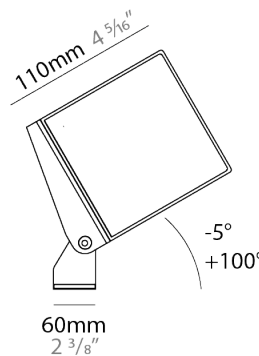

GENERAL

Series: Mini Special
Brand: Platek
Division: Exterior
Mounting Type: Surface
Mounting Location: Above Ground
Subcategory: Flood

PHYSICAL

Shape: Rectangle
Length (mm): 200
Length (in): 7 7/8
Width (mm): 110
Width (in): 4 3/16
Height (mm): 140
Height (in): 5 1/2
Max. Overall Height (mm): 170
Max. Overall Height (in): 6 11/16
Light Distribution: Adjustable / Direct
Diffuser: Clear tempered glass / Diffused Sandblasted Glass
Fixture Finish: BLK / WHI / GRY / COR / ANT / BRZ
Fixture Material: Aluminum Die Cast

ELECTRICAL

Lamp Type: LED
Input Wattage (W): 10 [1 LED] / 17.5 [4 LED]
Total Output Wattage (W): 8 / 16
Dimming: Non-Dimmable
Driver Included: Yes
Driver Location: Integrated
Driver Type: Constant Current - 120Vac
Driver Class: Class 2
Input Voltage (V): 120 - 277
Constant Current (MA): 700
Upon Request: (Not included - see components [IP65 or higher enclosure to be supplied by others]) Remote: 0-10Vdc dimming / Phase dimming / Non-dimming 120/277Vac

LED

Number of LEDs: 1 / 4
Color Temperature (°K): 3000 / 4000
Max. Delivered Lumen (lm): 770 / 800
Nominal Lumen (lm): 1040 / 1080
CRI: >80 CRI
Lamp Life (hrs): 60000

OPTICAL

Optic°: Asymmetric / Diffused

RATINGS AND CERTIFICATIONS

Certified By: Certified for North American Standards
IP rating: IP65
IK Rating: IK05
Bug Rating: B1 U0 G1
Upon Request: Higher Maximum Ambient Temperature