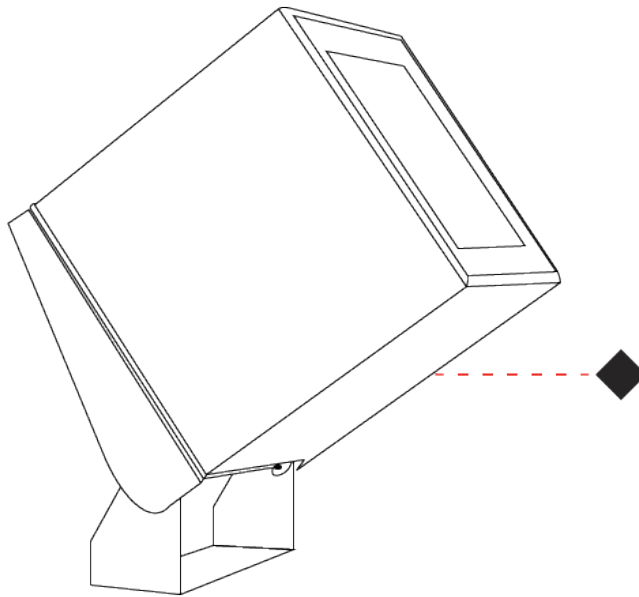

MINI SPECIAL SURFACE

E9F272-

PROJECT

TYPE

SPECIFIER

QUANTITY

DATE

E