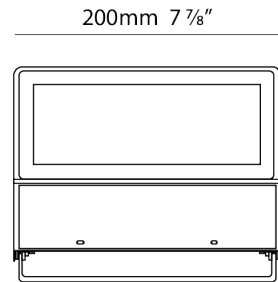

GENERAL

Series: Mini Special
Brand: Platek
Division: Exterior
Mounting Type: Surface
Mounting Location: Above Ground
Subcategory: Flood

PHYSICAL

Shape: Rectangle
Length (mm): 200
Length (in): 7 7/8
Width (mm): 110
Width (in): 4 3/16
Height (mm): 140
Height (in): 5 1/2
Max. Overall Height (mm): 170
Max. Overall Height (in): 6 11/16
Light Distribution: Adjustable / Direct
Diffuser: Clear tempered glass / Diffused Sandblasted Glass
Fixture Finish: BLK / WHI / GRY / COR / ANT / BRZ
Fixture Material: Aluminum Die Cast

ELECTRICAL

Lamp Type: LED
Input Wattage (W): 10 [1 LED] / 17.5 [4 LED]
Total Output Wattage (W): 8 / 16
Dimming: Non-Dimmable
Driver Included: Yes
Driver Location: Integrated
Driver Type: Constant Current - 120Vac
Driver Class: Class 2
Input Voltage (V): 120 - 277
Constant Current (MA): 700
Upon Request: (Not included - see components [IP65 or higher enclosure to be supplied by others]) Remote: 0-10Vdc dimming / Phase dimming / Non-dimming 120/277Vac

LED

Number of LEDs: 1 / 4
Color Temperature (°K): 3000 / 4000
Max. Delivered Lumen (lm): 770 / 800
Nominal Lumen (lm): 1040 / 1080
CRI: >80 CRI
Lamp Life (hrs): 60000

OPTICAL

Optic°: Asymmetric / Diffused

RATINGS AND CERTIFICATIONS

Certified By: Certified for North American Standards
IP rating: IP65
IK Rating: IK05
Bug Rating: B1 U0 G1
Upon Request: Higher Maximum Ambient Temperature